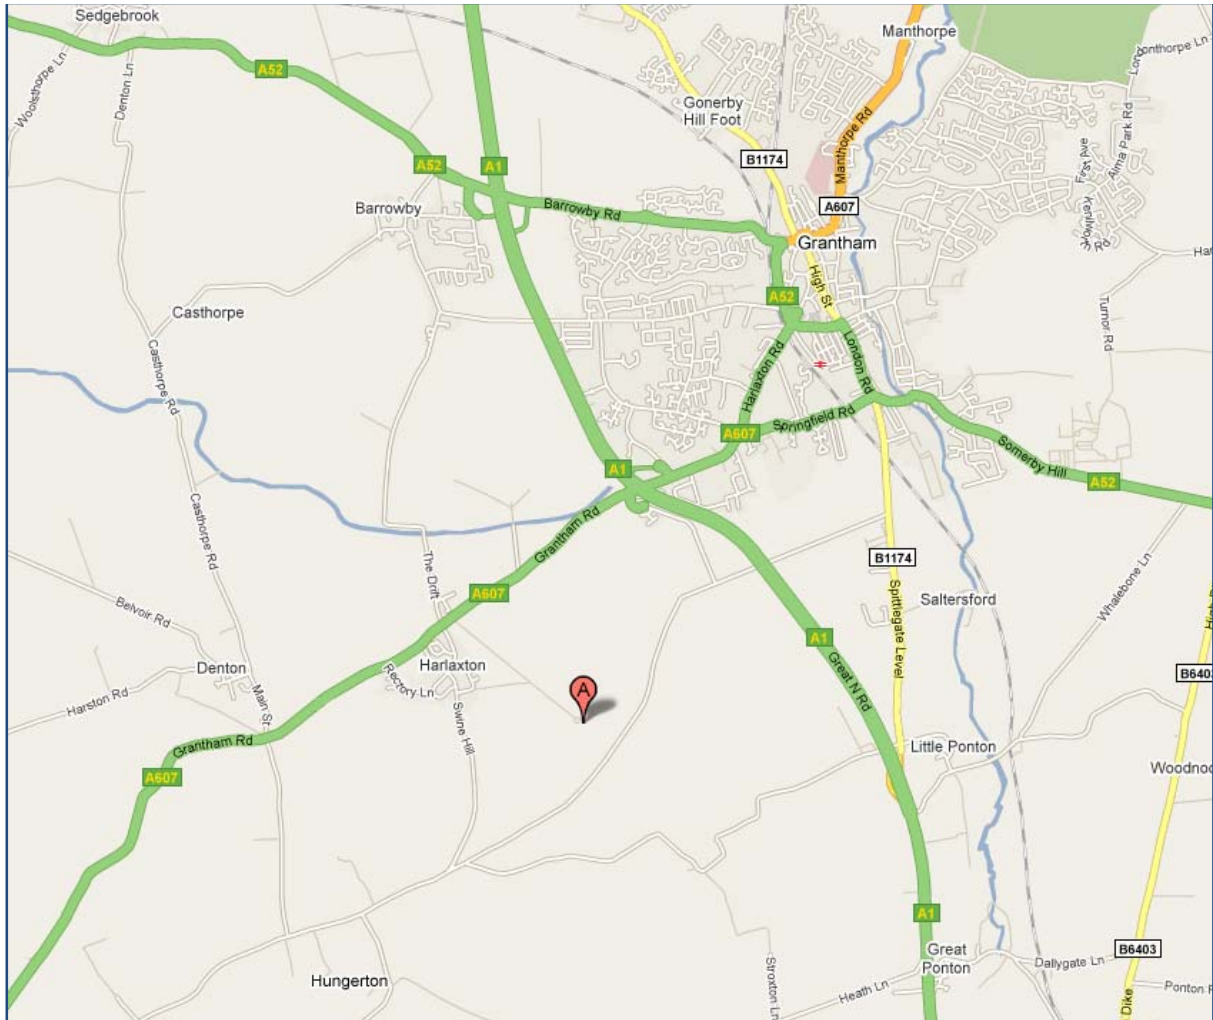

Maps and Directions to Harlaxton College

Harlaxton College is situated one mile from the A1 on the A607 Grantham to Melton Mowbray road. It is three miles from the Midland's market town of Grantham and is near the cities of Lincoln, Nottingham, Leicester and Peterborough.

London is a little over one hour by train from Grantham Station and a little over two hours by road. Grantham Station also provides convenient rail connections with most of the British Isles.