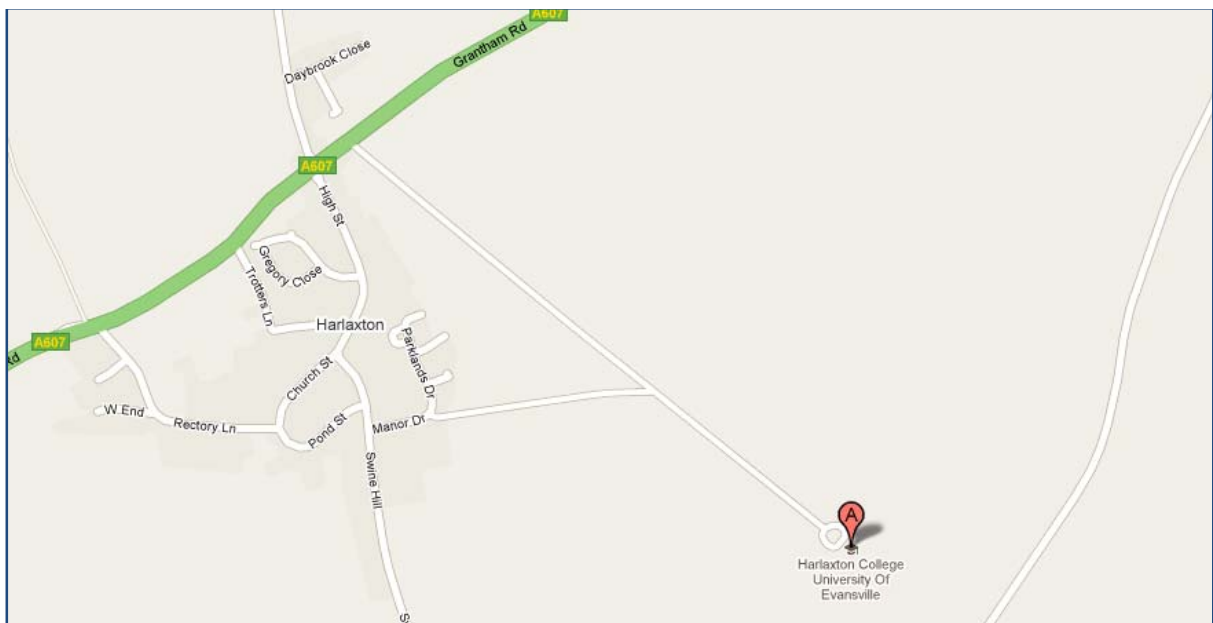

Maps and Directions to Harlaxton College

Harlaxton College is situated one mile from the A1 on the A607 Grantham to Melton Mowbray road. It is three miles from the Midland's market town of Grantham and is near the cities of Lincoln, Nottingham, Leicester and Peterborough.

London is a little over one hour by train from Grantham Station and a little over two hours by road. Grantham Station also provides convenient rail connections with most of the British Isles.